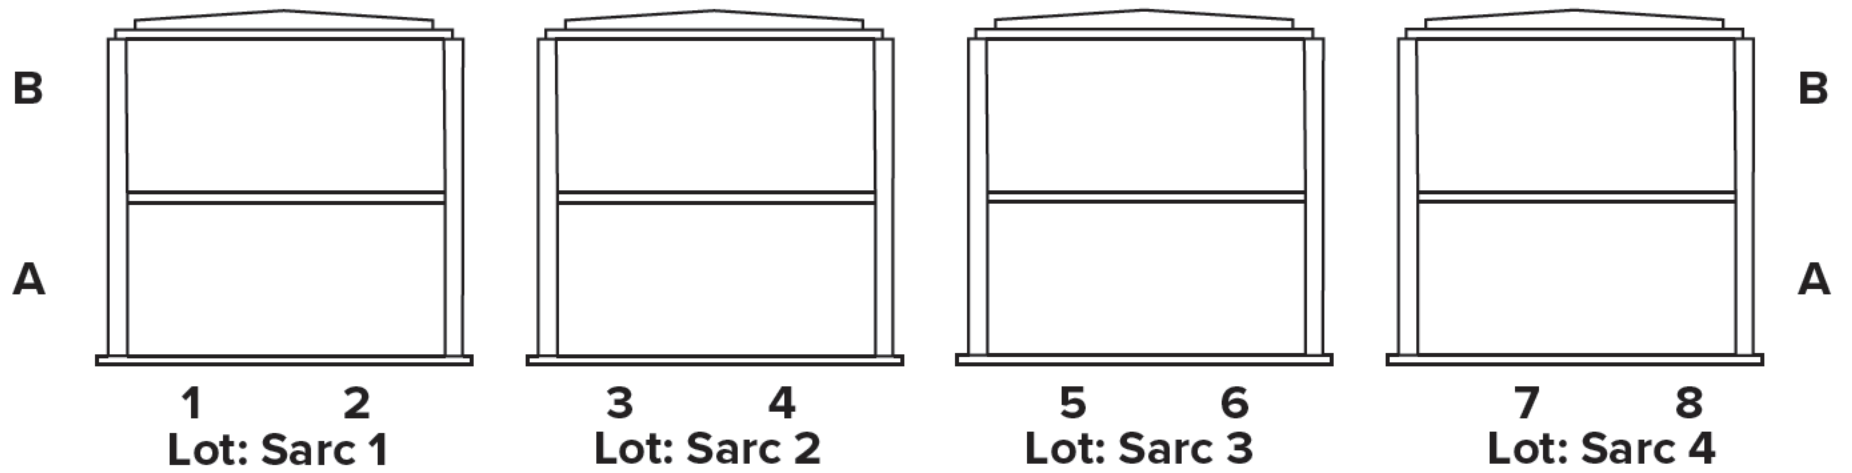

F	F
E	E
D	D
C	C
B	B
A	A
301	302

Elevation 300

F	F
E	E
D	D
C	C
B	B
A	A
701	702

Elevation 700

F
E
D
C
B
A
401

Elevation 400

F
E
D
C
B
A
801

Elevation 800

All Tandem Niches
Niche internal dimensions 25" x 14" x 11.5"

RESURRECTION CEMETERY
CATHOLIC CEMETERIES ASSOCIATION
 Section 12 - St. Jude Columbarium

RESURRECTION CEMETERY
CATHOLIC CEMETERIES ASSOCIATION
 Section 12 - St. Jude Columbarium