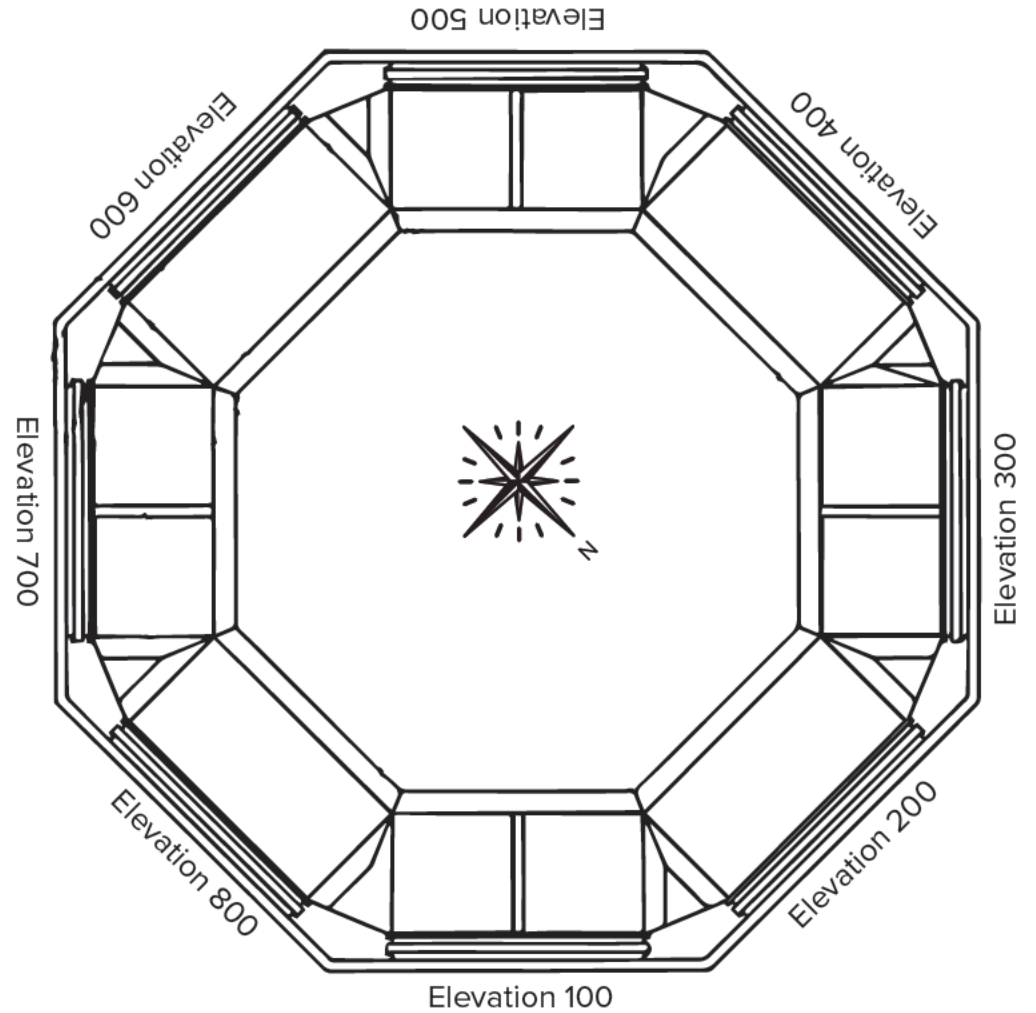

F	F
E	E
D	D
C	C
B	B
A	A
101	102

Elevation 100

F	F
E	E
D	D
C	C
B	B
A	A
501	502

Elevation 500

F
E
D
C
B
A
201

Elevation 200

F
E
D
C
B
A
601

Elevation 600

F	F
E	E
D	D
C	C
B	B
A	A
301	302

Elevation 300

F	F
E	E
D	D
C	C
B	B
A	A
701	702

Elevation 700

F
E
D
C
B
A
401

Elevation 400

F
E
D
C
B
A
801

Elevation 800

All Tandem Niches
Niche internal dimensions 25" x 14" x 11.5"

RESURRECTION CEMETERY
CATHOLIC CEMETERIES ASSOCIATION
 Section 12 - St. Jude Columbarium

RESURRECTION CEMETERY
CATHOLIC CEMETERIES ASSOCIATION
 Section 12 - St. Jude Columbarium